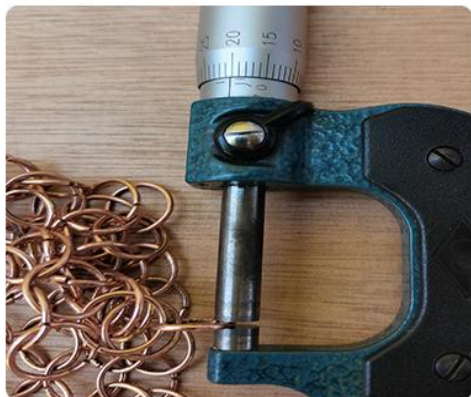

Mesh Curtain Inspection