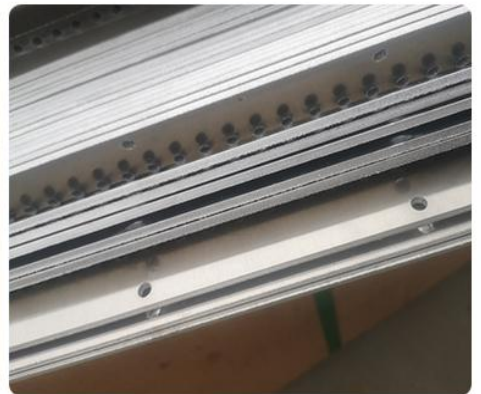

Installation Accessories