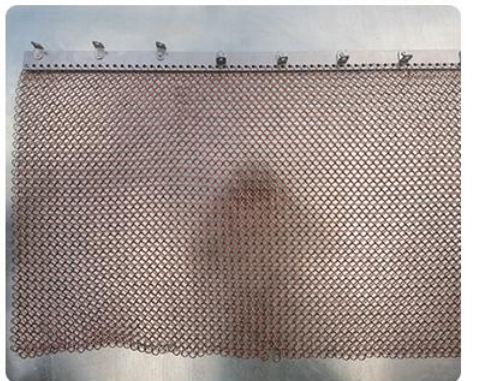

Mesh Curtain Installation