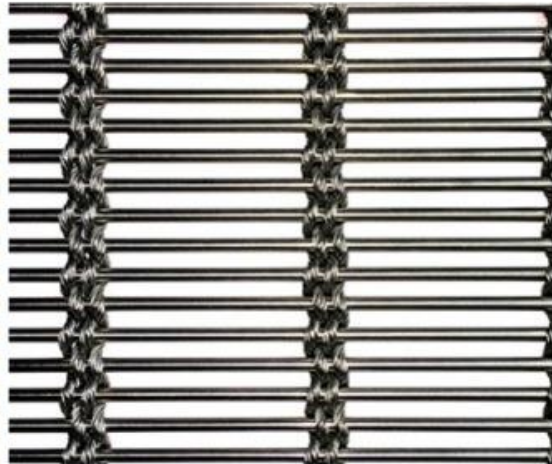

## SS cable decorative metal mesh

### SS cable decorative metal mesh

This kind of stainless steel mesh belt is made from stainless steel compound wires and stainless steel rod, which is woven together. It is weaved with high quality stainless steel wire, aluminum alloy wire, brass wire, copper wire or other alloy materials. It is a new decorative material in the modern industrial and architectural applications and filter screen.

### Multiple stranded wire woven mesh specification

Material	SUS304,SUS316,SUS 316L,kinds of alloy etc.
Cable Dia	1mmx4,2mmx4,3mmx2,2mmx3,2.75mmx2,or customized
Cable pitch	36mm,40mm,50mm,60mm,80mm,etc
Rod Dia	2mm,3mm,4mm,
Rod pitch	5mm,6mm,10mm,11mm,14.5mm,etc
Usage	interior and exterior facades decoration

## Application

Stainless steel cable decorative net metal mesh facades is more and more popular in interior and exterior decorations.

- Space divider. • Wall decoration. • Ceiling decoration. • Facade cladding. • Glass laminated wire.
- Sunshade screen. • Wire mesh facades. • Shade screens. • Architecture ceilings.