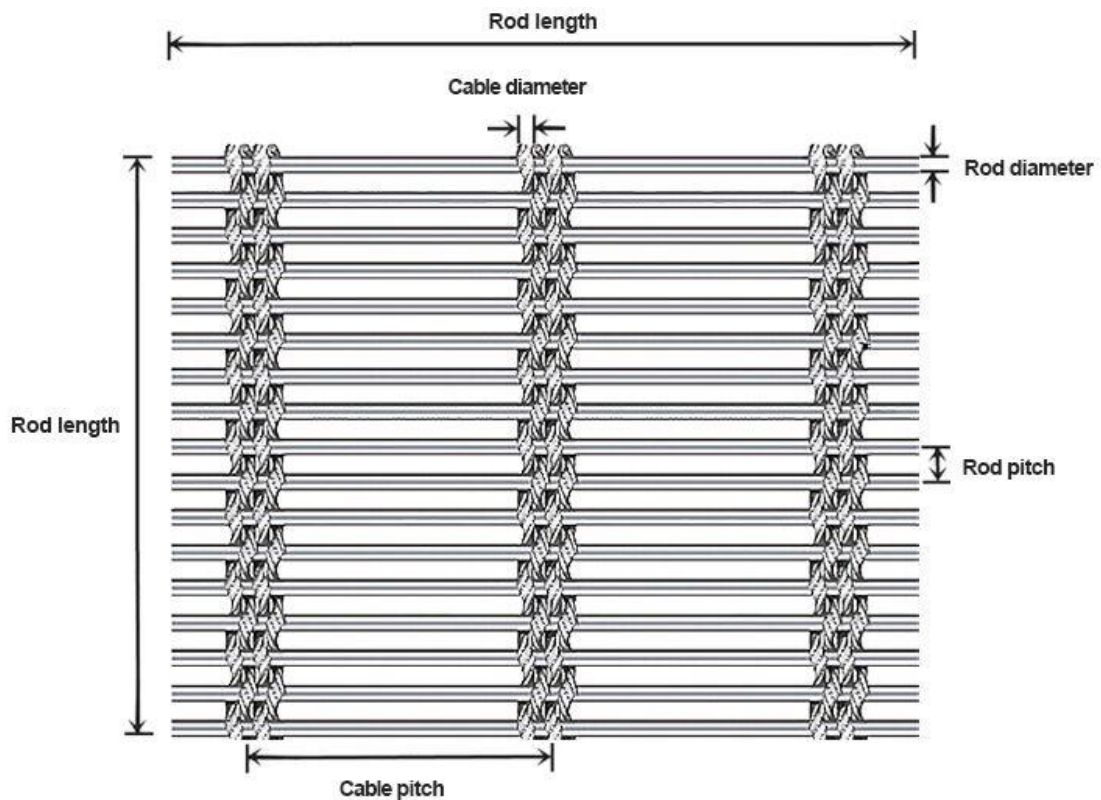

Item	Open area (%)	Cable wire (mm)	Cable pitch (mm)	Bar diameter (mm)	Bar pitch (mm)	Thickness (mm)	Weight (kg/m²)
1	40	1*1.8	4	1.5	5.5	5.1	7.74
2	43	1*2.5	6	2	8	5.5	7.87
3	62	2*2.75	40	4	14.5	9.5	9.41
4	37.2	3*0.5	3.5	0.5	1.4	1.2	2.4
5	71	3*1.6	80	2.5	10	5.7	4.58
6	65	3*2	80	3	10	7	6.67
7	65.9	3*2.75	110	4	14.5	10	8.5
8	67	3*3	110	4	14.2	10	8.6
9	44.3	4*0.75	26.4	1.5	3	3	5.2
10	62	4*1	36	2	6.6	4	4.55
11	40	4*2	50	3	6	7	11.2
12	42	4*2	50	3	6	7	11.8

Drawing