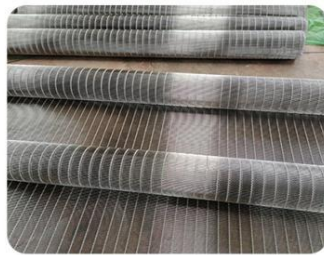

### SS cable decorative metal mesh

This kind of stainless steel mesh belt is made from stainless steel compound wires and stainless steel rod, which is woven together. It is weaved with high quality stainless steel wire, aluminum alloy wire, brass wire, copper wire or other alloy materials. It is a new decorative material in the modern industrial and architectural applications and filter screen.

## Drawing

## Products Process

**Stainless steel wire ropes**

**Stainless steel round bar**

**Weaving mesh**

**Loading**

**Packing**

**Cleaning mesh**

## Test

Packing